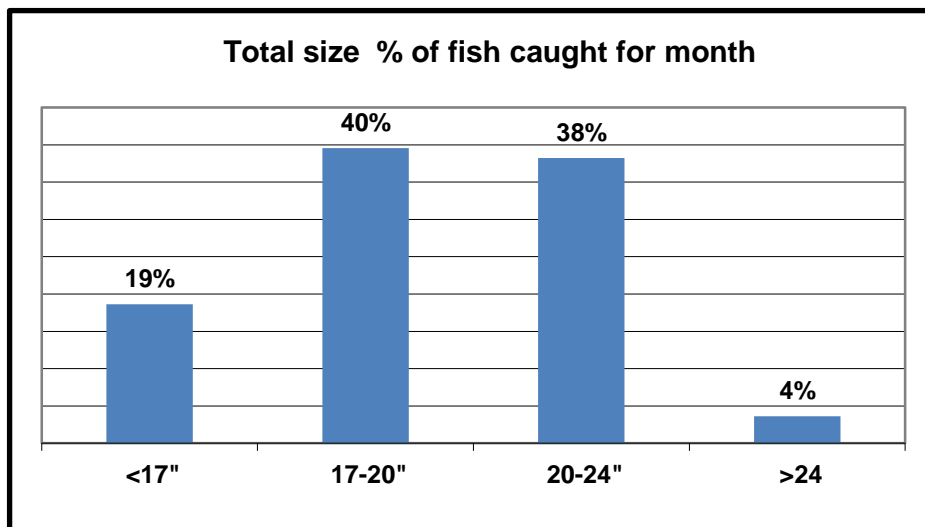

# Weekly Creel Summary

Oct. 8 & 9, 2011

2 days of surveying

	Boat	Shore	Total
# of Anglers Checked	131	73	204
Total Hours Fished	683	348.0	1031.0
Total # Throwbacks	706	139	845
<17"	18%	22%	19%
17-20"	39%	43%	40%
20-24"	40%	29%	38%
>24"	3%	7%	4%
# Keepers Checked			40
Average Length in inches			19.5
Total Fish per Angler	5.39	1.90	4.3
Total Hours per Fish	0.9	1.9	1.2

### Fish over 24 inches

<u>B/S</u>	<u>Date</u>	<u>Inches</u>	<u>Weight</u>	<u>Location</u>
B	10/8	27.4	7.7 lbs.	Pyramid area
B	10/8	25.4	8.4 lbs.	Pyramid area
B	10/8	26.2	7.4 lbs.	Pyramid area